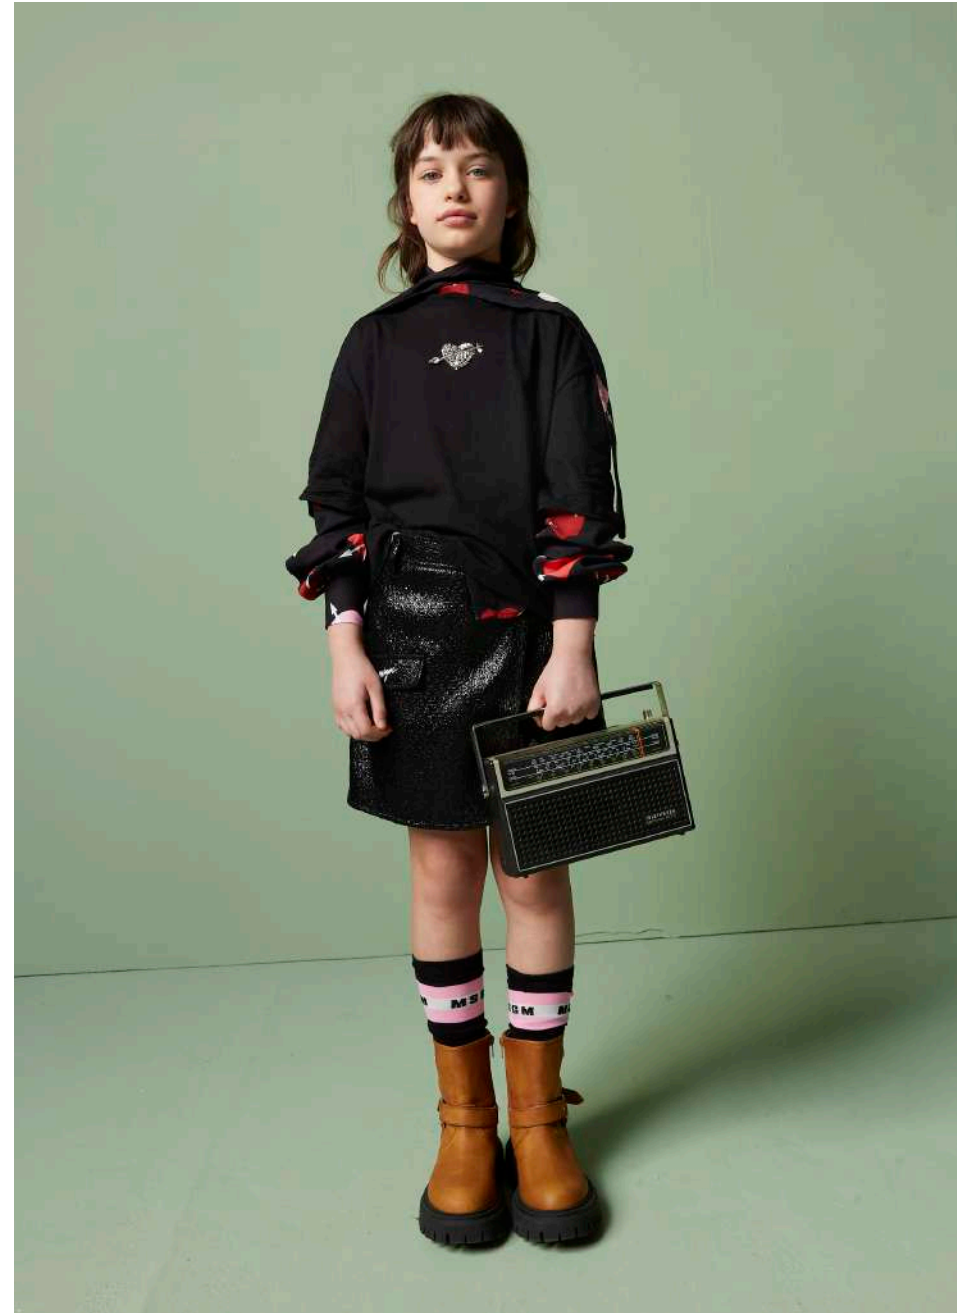

**MSGM**  
KIDS

**MSGM**  
**KIDS**

**GIRL / BOY - FW 2024\_25**

**LOOK 01**

CHECK CLOTH COAT F4MSJGCO100  
SWEATSHIRT F4MSJBSW015  
COOL WOOL PANTS F4MSJBPA180

**LOOK 02**

CROPPED HOODIE F4MSJGHS129  
VISCOSE POPLIN SHIRT F4MSJGS139  
COATED FABRIC SKIRT F4MSJGST168  
LONG SOCKS F4MSJGSO279

DIAGONAL FLEECE BOMBER F4MSJBBO228  
HOODIE F4MSJUH5057  
CANVAS CARGO F4MSJBPA086

**LOOK 06**

ECO LEATHER BOMBER F4MSJBBO024  
JERSEY T-SHIRT F4MSJGTH222  
DENIM PANTS F4MSJBDP091

**LOOK 07**

DIAGONAL FLEECE BOMBER F4MSJBBO228  
SWEATSHIRT ART. F4MSJUSW061  
DIAGONAL FLEECE PANTS F4MSJBFP227