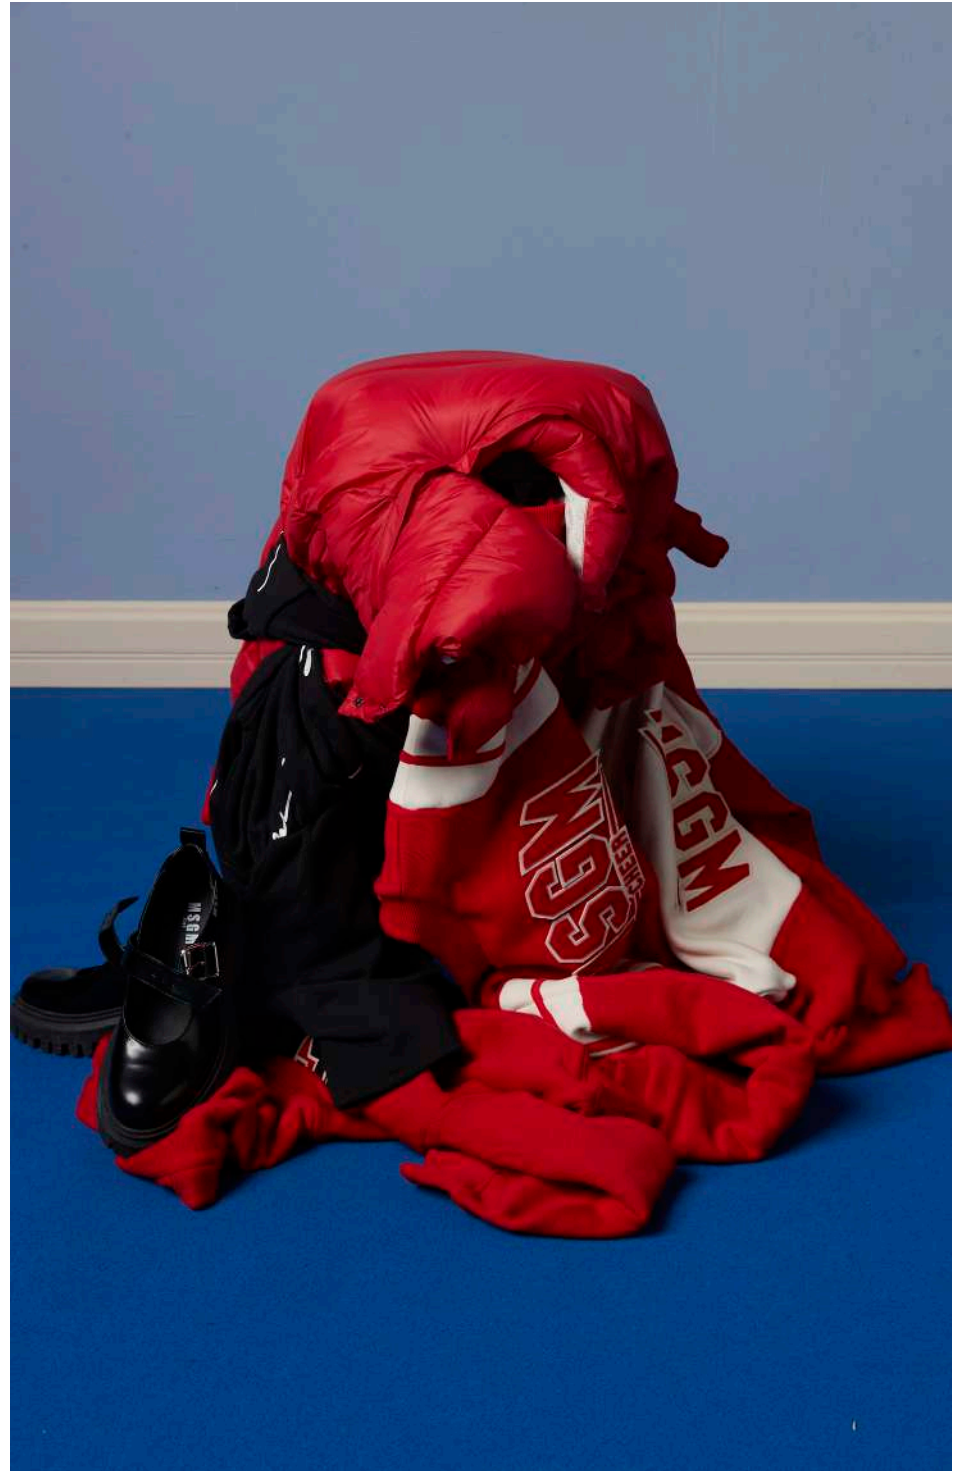

**LOOK 20**

CLOTH COAT F4MSJUCO170  
DIAGONAL FLEECE HOODIE F4MSJBHS226  
DENIM PANTS F4MSJBDP128

**LOOK 21**

KNIT JUMPER F4MSJGJP131  
STRETCH JERSEY LEGGINGS F4MSJLGO72

**LOOK 22**

CROPED FABRIC JACKET F4MSJGJK165  
JERSEY T-SHIRT F4MSJGTH143  
CROPED FABRIC PANTS F4MSJGPA216