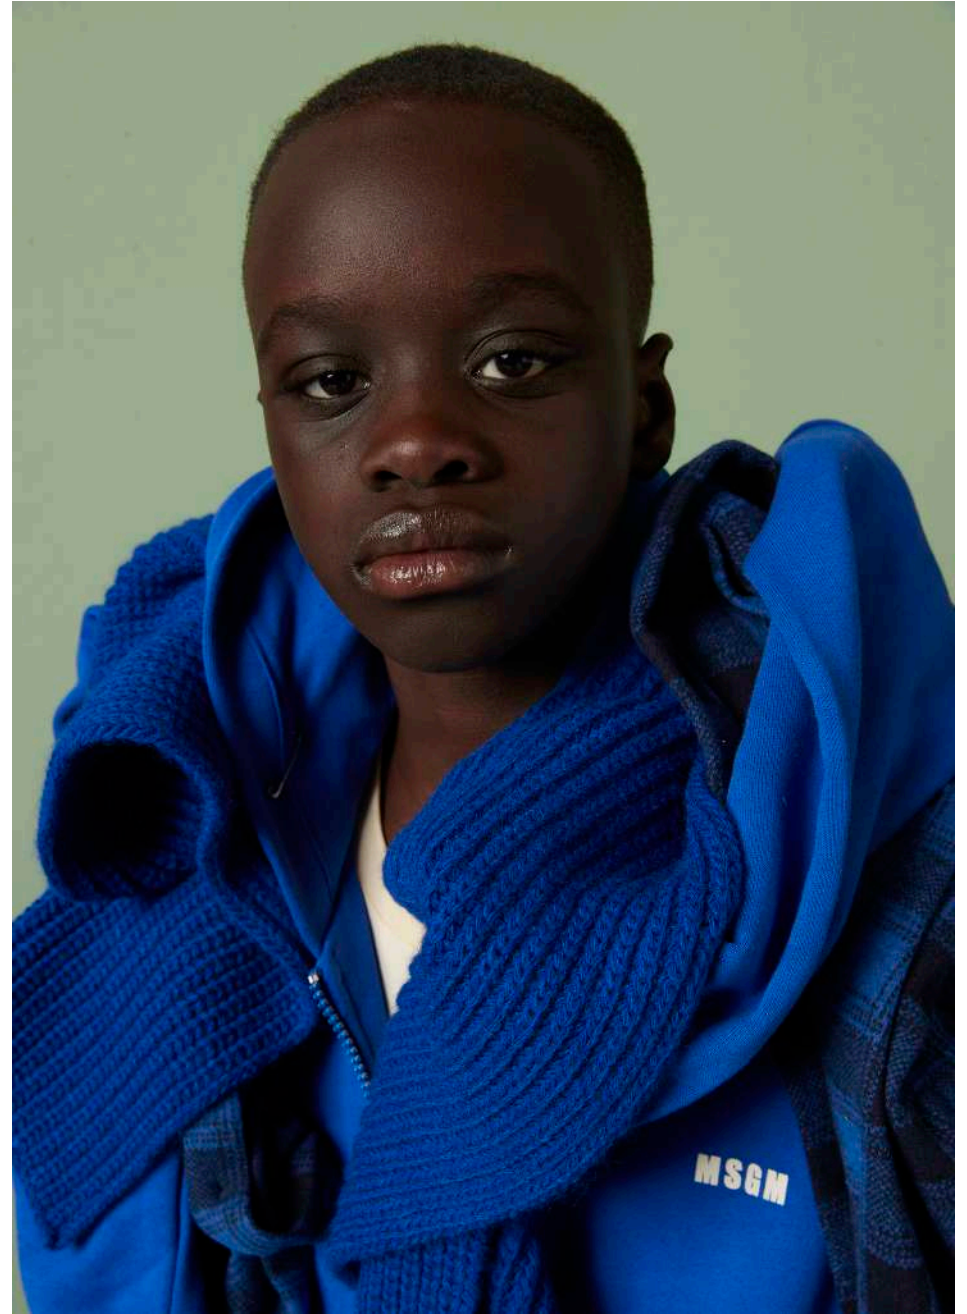

**MSGM**  
KIDS

**MSGM**  
**KIDS**

**GIRL / BOY - FW 2024\_25**

**LOOK 01**

CHECK CLOTH COAT F4MSJGCO100  
SWEATSHIRT F4MSJBSW015  
COOL WOOL PANTS F4MSJBPA180

**LOOK 02**

CROPPED HOODIE F4MSJGHS129  
VISCOSE POPLIN SHIRT F4MSJGS139  
COATED FABRIC SKIRT F4MSJGST168  
LONG SOCKS F4MSJGSO279

DIAGONAL FLEECE BOMBER F4MSJBBO228  
HOODIE F4MSJUH5057  
CANVAS CARGO F4MSJBPA086

**LOOK 06**

ECO LEATHER BOMBER F4MSJBBO024  
JERSEY T-SHIRT F4MSJGTH222  
DENIM PANTS F4MSJBDP091

**LOOK 07**

DIAGONAL FLEECE BOMBER F4MSJBBO228  
SWEATSHIRT ART. F4MSJUSW061  
DIAGONAL FLEECE PANTS F4MSJBFP227