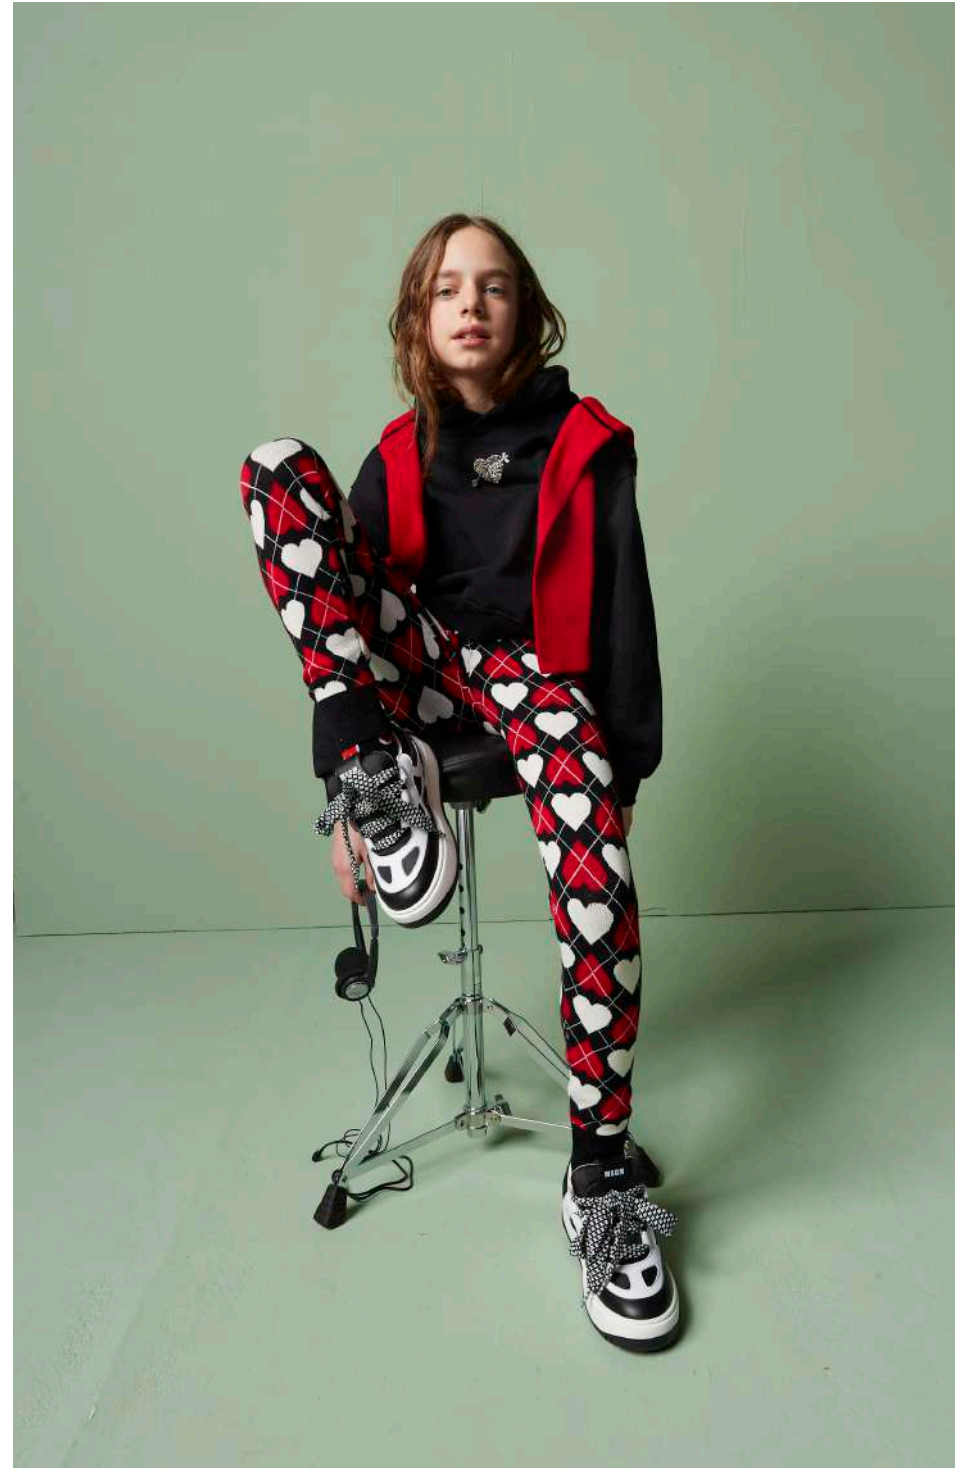

**MSGM**  
KIDS

**MSGM**  
**KIDS**

**GIRL / BOY - FW 2024\_25**

**LOOK 01**

CHECK CLOTH COAT F4MSJGCO100  
SWEATSHIRT F4MSJBSW015  
COOL WOOL PANTS F4MSJBPA180

**LOOK 02**

CROPPED HOODIE F4MSJGHS129  
VISCOSE POPLIN SHIRT F4MSJGS139  
COATED FABRIC SKIRT F4MSJGST168  
LONG SOCKS F4MSJGSO279

**LOOK 03**

LUREX PINSTRIPED SPENCER F4MSJGJK106  
HOODIE F4MSJGHS140  
LUREX PINSTRIPED PANTS F4MSJGPA122

**LOOK 04**

KNIT JUMPER F4MSJGJP032  
CROPPED HOODIE F4MSJGHS129  
KNIT PANTS F4MSJGPA036

**LOOK 05**

DIAGONAL FLEECE BOMBER F4MSJBBO228  
HOODIE F4MSJUH5057  
CANVAS CARGO F4MSJBPA086

**LOOK 06**

ECO LEATHER BOMBER F4MSJBBO024  
JERSEY T-SHIRT F4MSJGTH222  
DENIM PANTS F4MSJBDP091

**LOOK 07**

DIAGONAL FLEECE BOMBER F4MSJBBO228  
SWEATSHIRT ART. F4MSJUSW061  
DIAGONAL FLEECE PANTS F4MSJBFP227