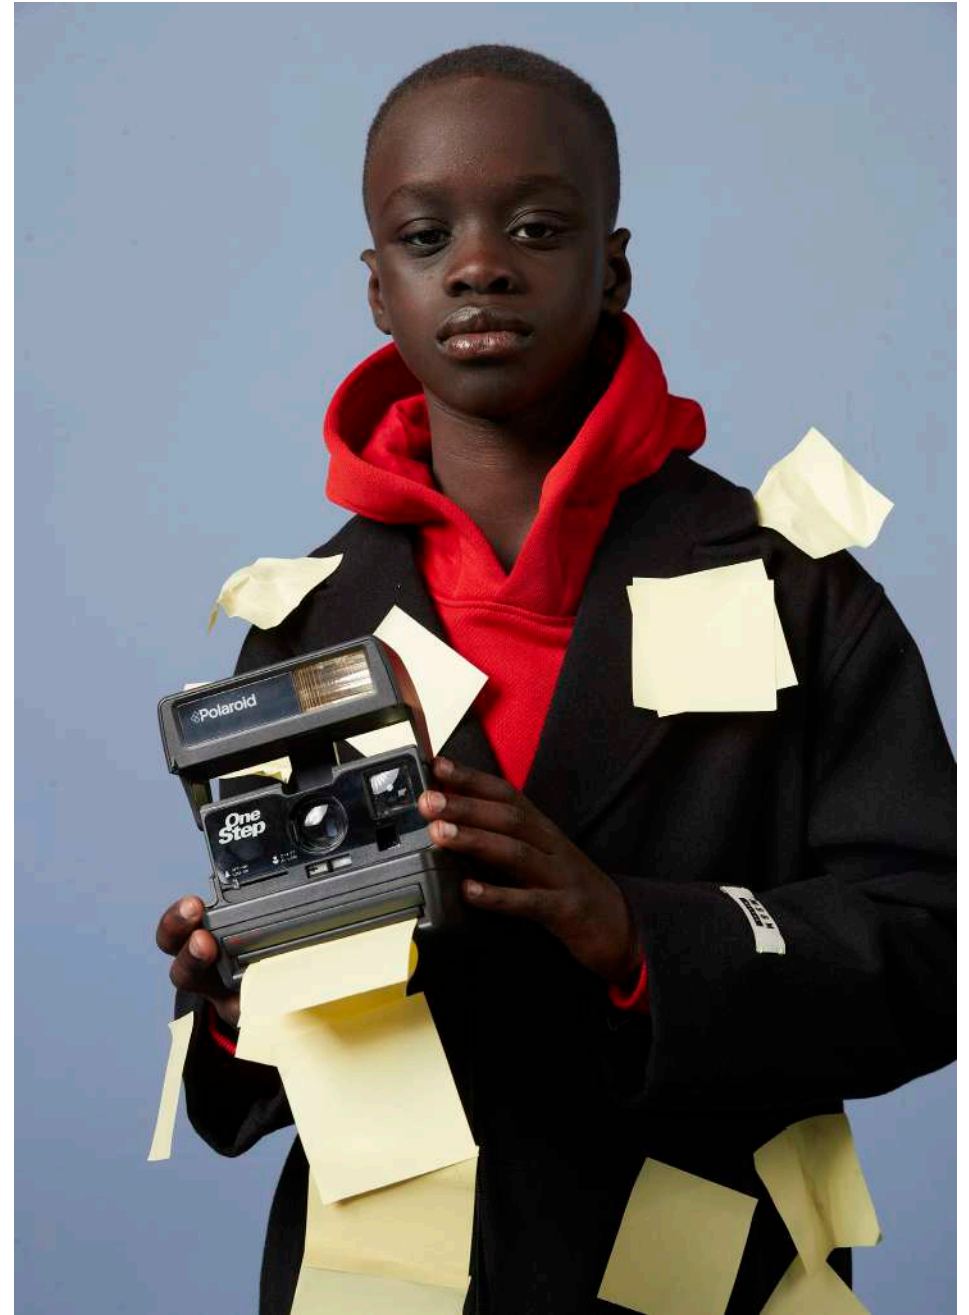

LOOK 20

CLOTH COAT F4MSJUCO170
DIAGONAL FLEECE HOODIE F4MSJBHS226
DENIM PANTS F4MSJBDP128